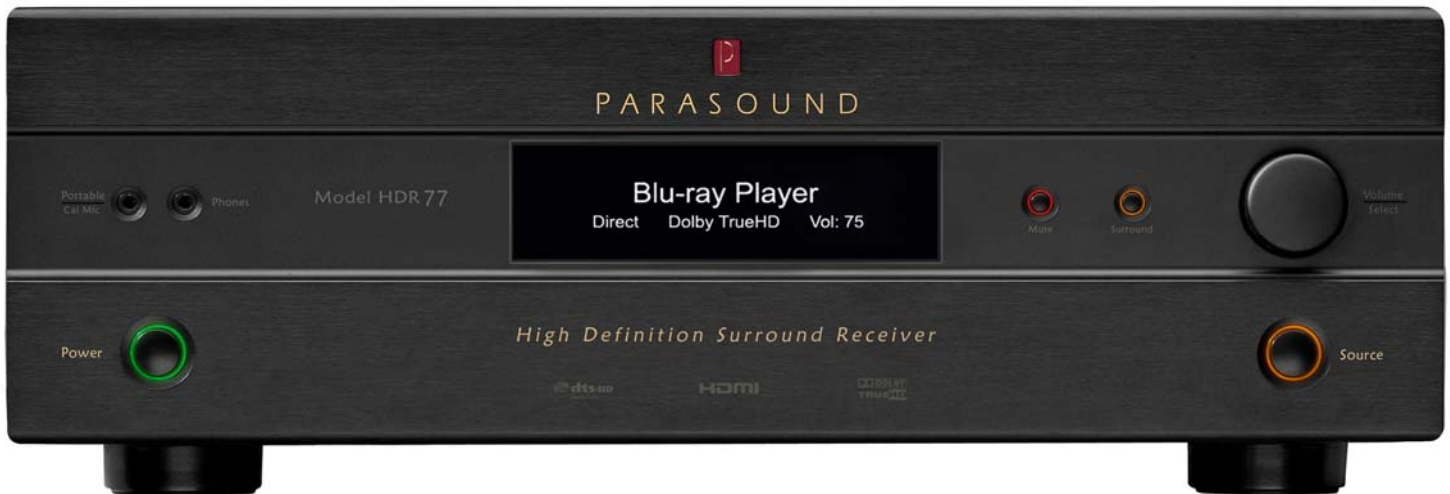

PARASOUND

NewClassic HDR77 *High Definition Surround Receiver*

Parasound is proud to announce our first surround sound receiver. 28 years of experience producing some of the industry's finest preamplifiers, power amplifiers and surround sound processors has come together in the NewClassic HDR77. Packed with state of the art video and audio processing, the HDR77 is ready to be the heart of any high definition theater.

Theater power is 130 watts x 7 channels with a simultaneous second zone power output of 30 watts x 2 channels. A wonderfully uncomplicated front panel and intuitive setup menu make operation and integration easier than any AVR you have seen before. Automatic room calibration and equalization with THX Ultra2 processing ensures an experience that will surpass your highest expectations.

Theater Power

130 Watts x 7 channels @ 8Ω

Zone Power

30 Watts x 2 channels @ 8Ω
 130 Watts x 2 @ 8Ω (when theater is 5.1)

Features

- Dolby TrueHD, DTS-HD Master, THX Ultra2
- Dolby Volume
- HDMI 1.3a, Deep Color, xvYCC
- Upscales to 1080p with onscreen display
- Automatic room calibration and equalization
- 2 independent audio zones (Main Theater +1)
- Fixed and Variable Zone Outputs
- Independent crossovers for all speakers
- Pure analog routing options
- Dual powered IR flasher outputs
- AM/FM Tuner
- Two-way RS-232

Connections

- HDMI 1.3a
- Component Video
- S-Video
- Composite video
- Optical digital audio
- Coaxial digital audio
- Stereo analog audio inputs
- Front panel 3.5mm input
- Multi channel 7.1
- Additional zones with video
- IR control (2 powered outputs)
- 12V triggers (2 programmable)